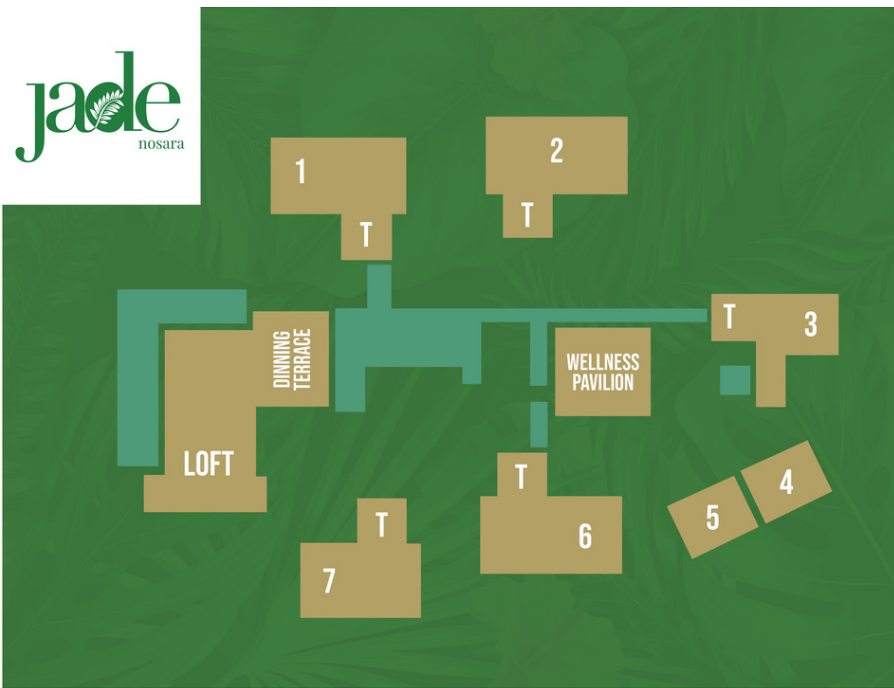

JADE CONCIERGE

Healthy Farm To Table Meals
Bloodwork Analysis
+ Vitamin Injections
Concierge Doctor
Surfing with Ten Toes Surf
-Tennis
Tree Planting on Beach
Cooking Classes
Meditation
Sound Journey
Massage
Yoga, Pilates
Foundational Training/TRX
Sea Turtles Tour
Zip Line
ATV Tour
Lunch and Hike on FARM
Birding + Paddle Board